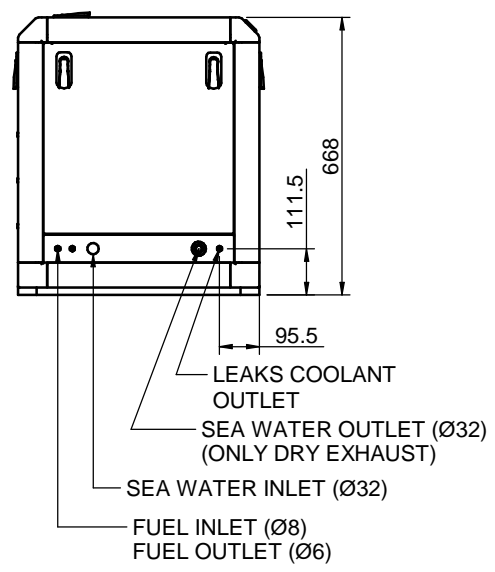

VIEW A

VIEW D

VIEW C

Note: The control panel (main controller) is supplied without fixing at genset in order to permit their installation on engine room according to installer requirements

Note 2: Dimensions in millimeters

Medidas Nominales (mm)		KIT REFRIG. QUILLA Y ESCAPE SECO (C) - DIMENSIONES				
30		KIT KEEL COOLING & DRY EXHAUST (C) - DIMENSIONS				
6		MATERIAL	ACABADO	TRATAMIENTO	PRESENTACION	ESCALA
0		DIBUJADO	VERIFICADO	GRADO PRECISION	FECHA CREACION	ULTIMA REVISION
Grado de Precisión DIN-7168		OscarV	ORIOLG	MEDIO	18/06/2019	---
Fino		Sole Diesel		SOLÉ, S.A.		17311203
Medio						
Bastio						