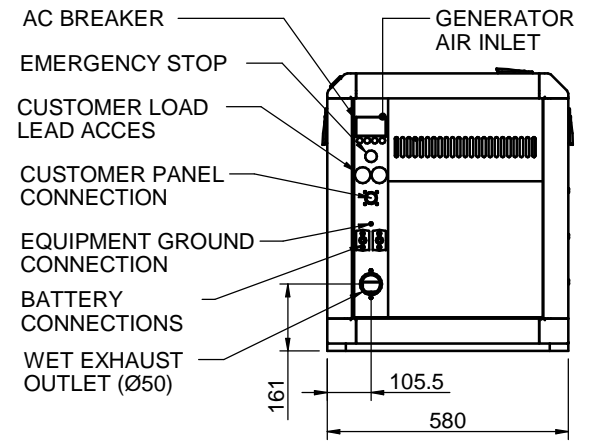

VIEW A

VIEW D

VIEW C

Note: The control panel (main controller) is supplied without fixing at genset in order to permit their installation on engine room according to installer requirements

Note 2: Dimensions in millimeters

Medidas Nominales (mm)		KIT REFRIG. QUILLA Y ESCAPE SECO (C) - DIMENSIONES				
30		KIT KEEL COOLING & DRY EXHAUST (C) - DIMENSIONS				
6		MATERIAL	ACABADO	TRATAMIENTO	PRESENTACION	ESCALA
0		DIBUJADO	VERIFICADO	GRADO PRECISION	FECHA CREACION	ULTIMA REVISION
Grado de Precisión DIN-7168		OscarV	ORIOLG	MEDIO	18/06/2019	---
Fino		Sole Diesel		SOLÉ, S.A.		17311203
Medio						
Bastio						