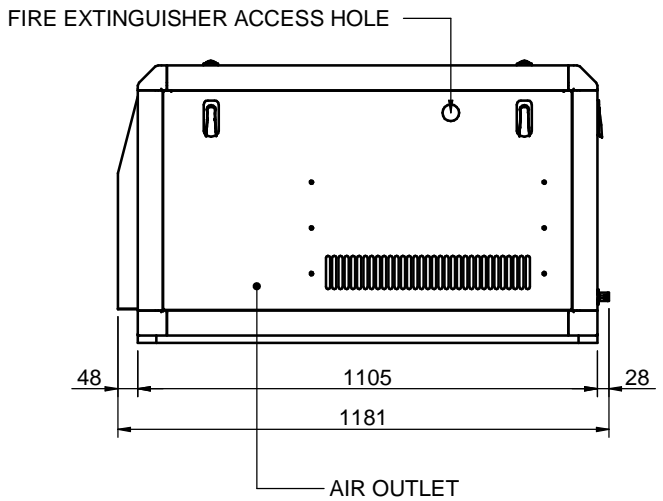

VIEW A

VIEW D

VIEW C

Note: The control panel (main controller) is supplied without fixing at genset in order to permit their installation on engine room according to installer requirements

Note 2: Dimensions in millimeters

Medidas Nominales (mm)		KIT REFRIG. QUILLA Y ESCAPE SECO (C) - DIMENSIONES				
30		KIT KEEL COOLING & DRY EXHAUST (C) - DIMENSIONS				
6		MATERIAL	ACABADO	TRATAMIENTO	PRESENTACION	ESCALA
0		DIBUJADO	VERIFICADO	GRADO PRECISION	FECHA CREACION	ULTIMA REVISION
Grado de Precisión DIN-7168		OscarV	ORIOLG	MEDIO	18/06/2019	---
Fino		Sole Diesel		SOLÉ, S.A.		17311203
Medio						
Bastio						