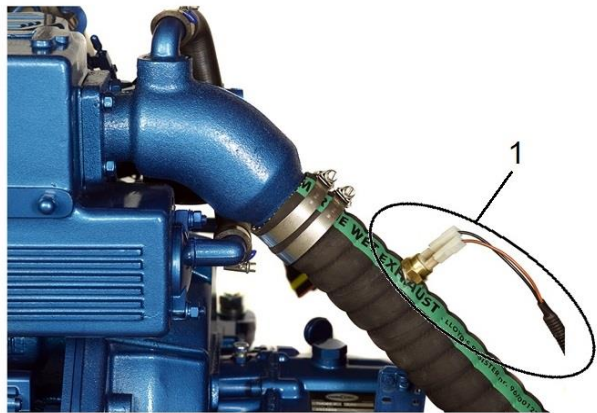

60910030		SVT 30 24V + Exh. Temp. Alarm Kit 44/55			
FIG.	REF.	QTY	DESCR.	FROM	UPTO
1	60900280	1	Exhaust Temperature Alarm Kit		
2	60910005	1	SVT 30 24V Panel		
NS	TFH.1M.6.3.08	1	Straight Receptacle 1 Sec. Faston [NS]		
NS	60900985	1	Pressure Sensor [NS]		
NS	60900063	1	Insulator Cap Faston 6.3 [NS]		
NS	17117052	1	Oil Pressure Sensor Adaptor [NS]		