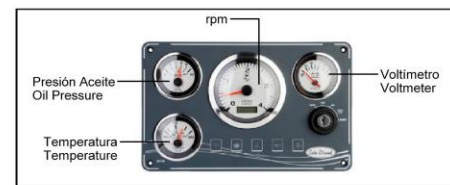

60910028 SVT 30 12V + Exh. Temp. Alarm Kit SK60

FIG.	REF.	QTY	DESCR.	FROM	UPTO
1	60910004	1	SVT 30 Panel 12V		
2	60900280	1	Exhaust Temperature Alarm Kit		
3	TFH.1M.6.3.08	1	Straight Receptacle 1 Sec. Faston		
4	60900063	1	Insulator Cap Faston 6.3		
NS	60990006.1	1	Gasket Panel [NS]		