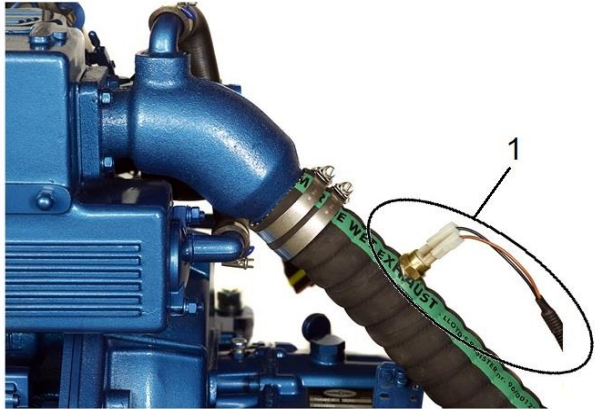

60910027 SVT 30 12V+Exh. Temp. Alarm Kit 33/44/55

FIG.	REF.	QTY	DESCR.	FROM	UPTO
1	60900280	1	Exhaust Temperature Alarm Kit		
2	60910004	1	SVT 30 Panel 12V		
NS	TFH.1M.6.3.08	1	Straight Receptacle 1 Sec. Faston [NS]		
NS	60900985	1	Pressure Sensor [NS]		
NS	60900063	1	Insulator Cap Faston 6.3 [NS]		
NS	17117052	1	Oil Pressure Sensor Adaptor [NS]		