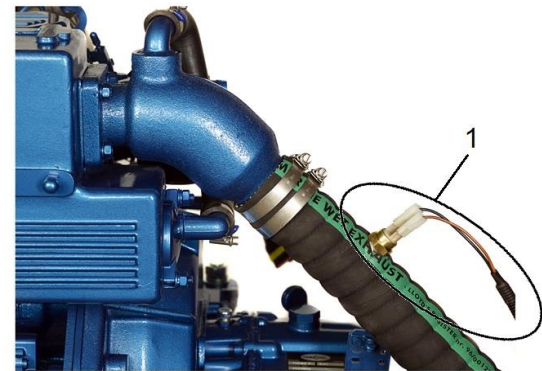

60910022		SVT 20 Panel 12V + Exh. Temp. Alarm Kit			
FIG.	REF.	QTY	DESCR.	FROM	UPTO
1	60900280	1	Exhaust Temperature Alarm Kit		
2	60910001	1	SVT 20 Panel 12V		
NS	60990006.1	1	Gasket Panel [NS]		

[NS] Not shown