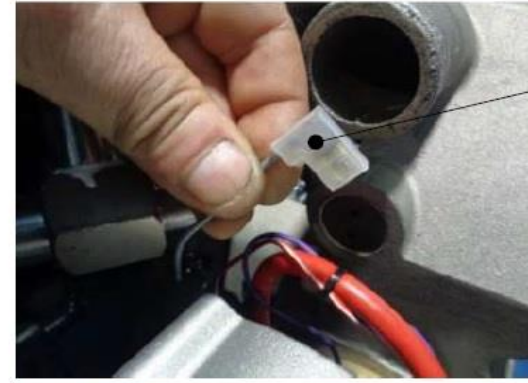

1A011150		Boiler Kit (S)				
FIG.	REF.	QTY	DESCR.	FROM	UPTO	
1	1A011050	1	NIPPLE,heater			
2	17124053	2	Joint			
3	60900130	1	Flag Receptable Faston Terminal			
4	60900131	1	Insulation Flag Protective			