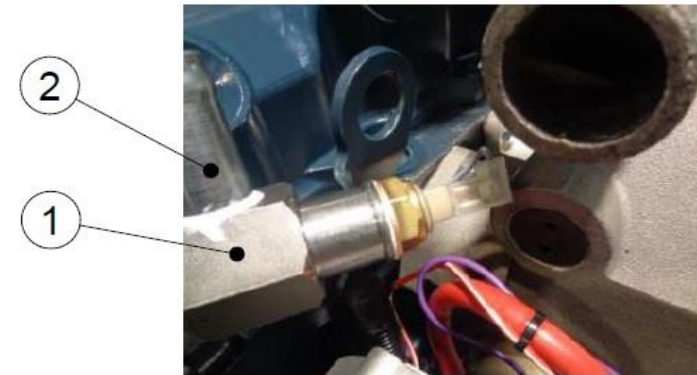

1A011150		Boiler Kit (S)				
FIG.	REF.	QTY	DESCR.	FROM	UPTO	
1	1A011050	1	NIPPLE,heater			
2	17124053	2	Joint			
3	60900130	1	Flag Receptable Faston Terminal			
4	60900131	1	Insulation Flag Protective			

3 4

2

1