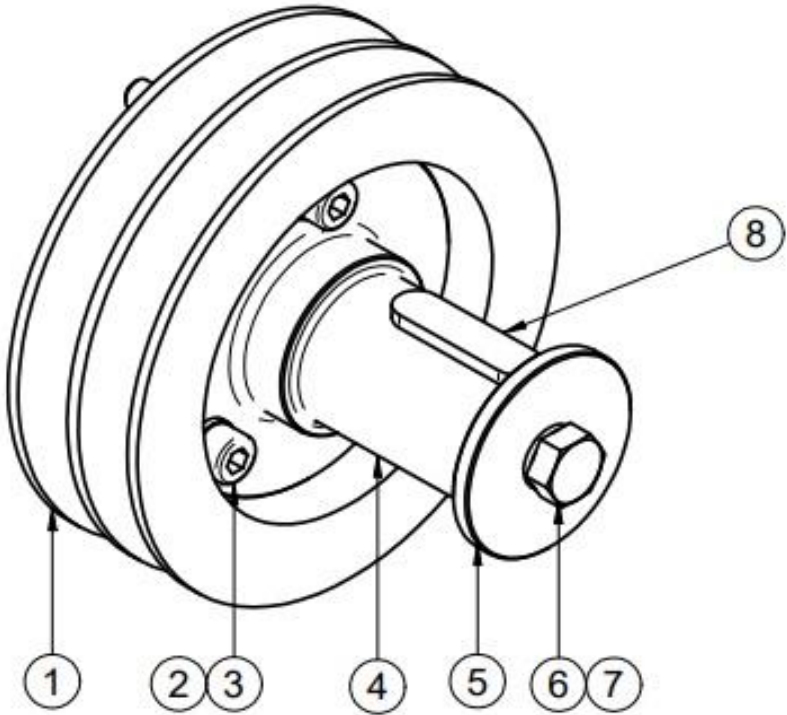

1A010126		Kit Power Take-off Shaft D40 & Pulley 2B				
FIG.	REF.	QTY	DESCR.	FROM	UPTO	
1	1A010101.2	1	Pulley 2B [NP]			
2	53033008	3	Washer GROWER DIN 127-8			
3	52103265	3	Bolt DIN 912 M8-60 8.8			
4	1A010045	1	PTO Shaft, D40 [NP]			
5	60500064	1	Butt Washer			
6	52102309	1	Bolt DIN 933 M10-30 8.8			
7	53033010	1	Washer GROWER DIN 127-10			
8	40040086	1	12X8 L45 Shaft Key			