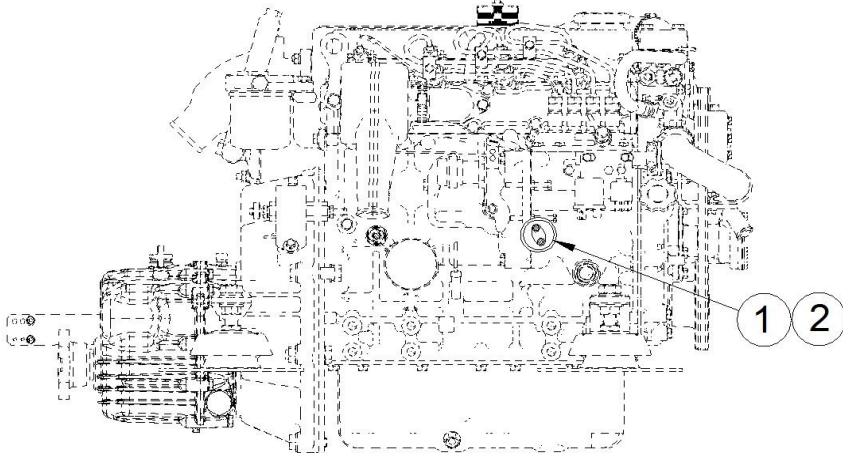

**17217217.6 Panel SVT 30 MINI-33/44/55 V6**

FIG.	REF.	QTY	DESCR.	FROM	UPTO
1	60900985	1	Pressure Sensor		
2	17117052	1	Oil Pressure Sensor Adaptor		
3	60972132	1	SVT 30 MINI-33/44/55 Fabrication Panel [NP]		