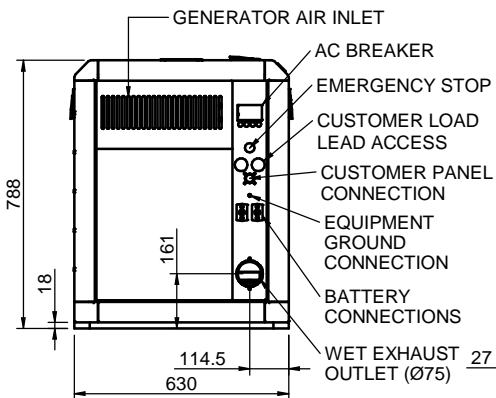

(G-35T-15)

(35 GT / 40 GTA)

VIEW B

(35 GTC / 40 GTAC)

VIEW A

VIEW D

VIEW C

LEAKS COOLANT OUTLET
SEA WATER OUTLET (Ø32)
(ONLY DRY EXHAUST)